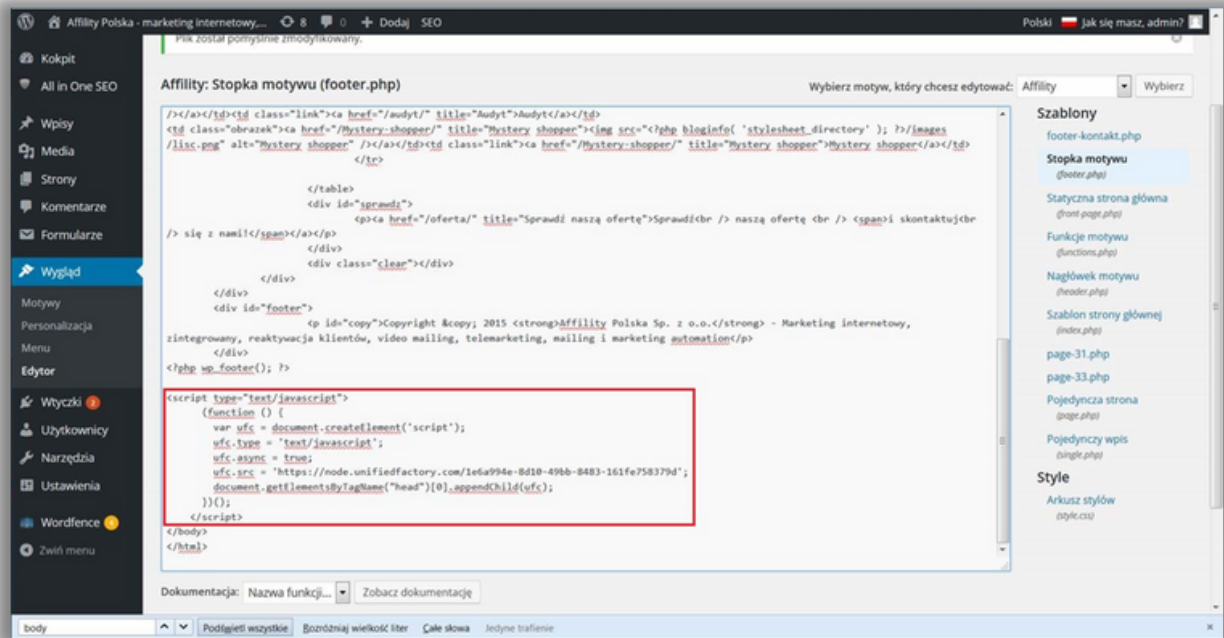

# WORDPRESS

HOW TO EMBED THE UNIFIED FACTORY WIDGET?

**1**  
LOG INTO THE  
ADMIN PANEL

**2**  
CHOOSE  
“APPEARANCE”  
AND CLICK  
“EDITOR”

**3**  
FIND THE LIST OF  
TEMPLATES AND  
CHOOSE “MOTIF  
FOOTER”

**4**  
FIND  
THE **</BODY>**  
MARKER

**5**  
BEFORE THE  
MARKER **PASTE**  
THE COPIED  
CODE

**6**  
SAVE CHANGES  
AND **GET TO**  
**WORK!**