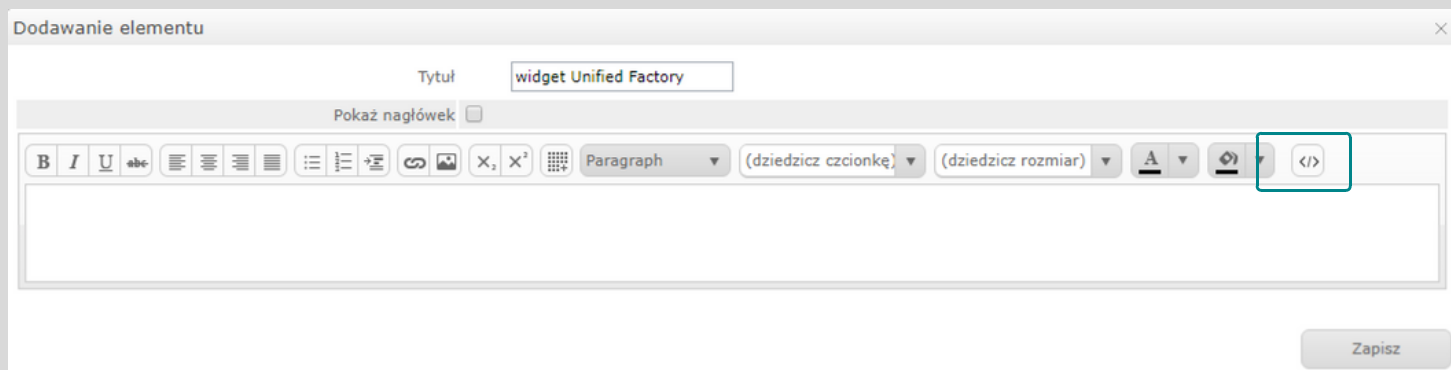

SHOPPY.PL

HOW TO EMBED THE UNIFIED FACTORY WIDGET?

LOG INTO THE
ADMIN PANEL

CHOOSE THE
“CONFIGURATIONS/
LAYOUT/TEMPLATE”
BOOKMARK

CHOOSE “ADD
ELEMENT” ABOVE
THE “FOOTER”
BUTTON

CHOOSE “TEXT”
IN THE ELEMENT
TYPE SECTION
AND CLICK NEXT

ADD A DESCRIPTION
IN THE “TITLE”
SECTION THEN CLICK
THE “</>” BUTTON AT
THE END OF THE
TOOL BAR

PASTE THE SCRIPT
IN THE “HTML
SOURCE” SECTION,
CLICK “UPDATE”
AND GET TO
WORK!