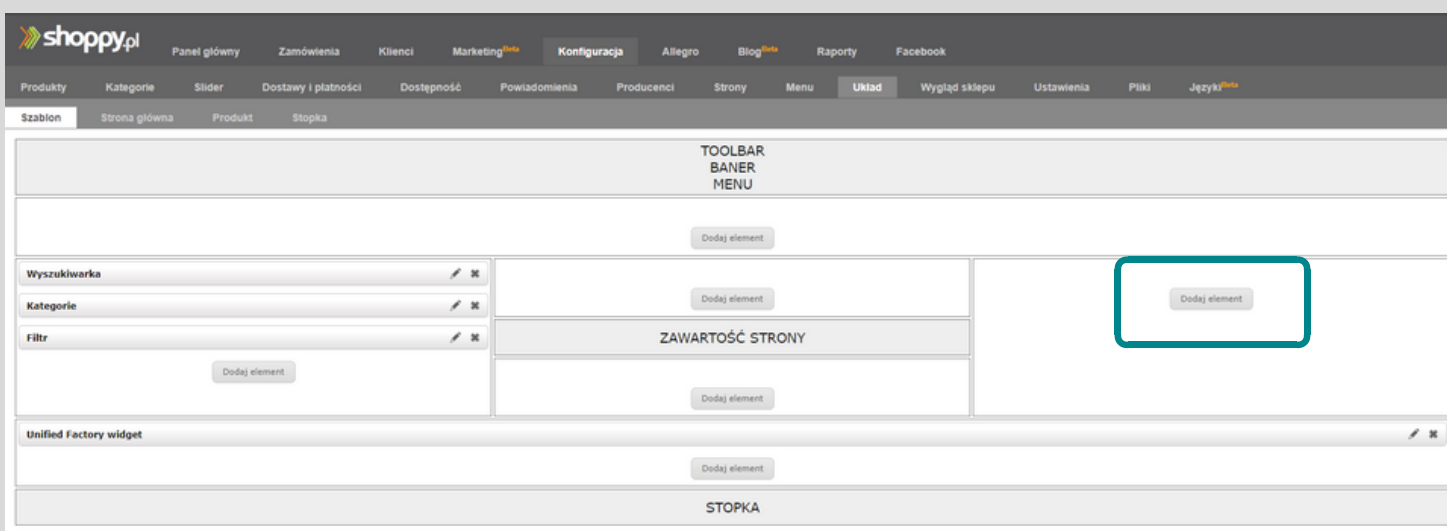

SHOPPY.PL

HOW TO EMBED THE UNIFIED FACTORY WIDGET?

LOG INTO THE
ADMIN PANEL

CHOOSE THE
“CONFIGURATIONS/
LAYOUT/TEMPLATE”
BOOKMARK

CHOOSE “ADD
ELEMENT” ABOVE
THE “FOOTER”
BUTTON

CHOOSE “TEXT”
IN THE ELEMENT
TYPE SECTION
AND CLICK NEXT

ADD A DESCRIPTION
IN THE “TITLE”
SECTION THEN CLICK
THE “</>” BUTTON AT
THE END OF THE
TOOL BAR

PASTE THE SCRIPT
IN THE “HTML
SOURCE” SECTION,
CLICK “UPDATE”
AND GET TO
WORK!